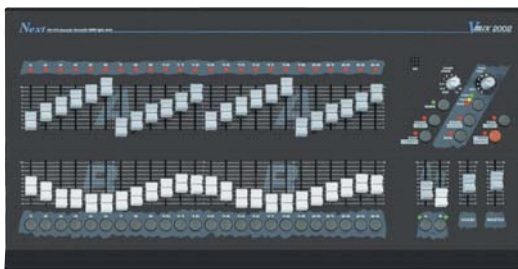

V-MIX 2000
COMPLETE AND EASY 12/24 CHANNELS
VERSATILE DMX LIGHT DESK

EURO
790,00

CODE
N00120

V-MIX 2002
COMPLETE AND EASY 24/48 CHANNELS
VERSATILE DMX LIGHT DESK

EURO
1.130,00